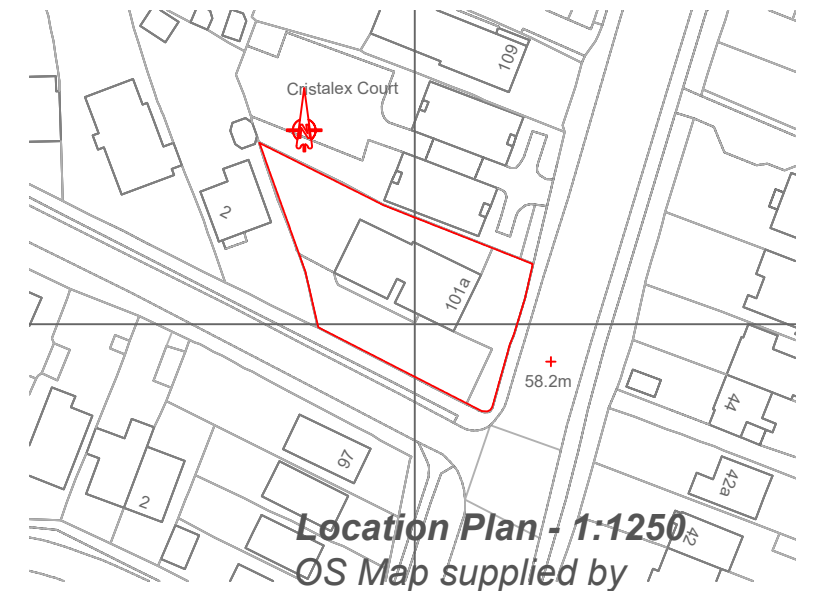

**Forest Grove House, 101A London Road, Cowplain,
Waterlooville, Hampshire, PO8 8BX**

**October 2022
Scales at A3 rev H**

Location Plan - 1:1250
OS Map supplied by
Streetwise Maps Ltd
Licence No 100047474

**GROUND FLOOR PLAN -
1:200**

**FIRST FLOOR PLAN -
1:200**

**SECOND FLOOR PLAN -
1:200**

Site Plan - 1:250

Case 61.77