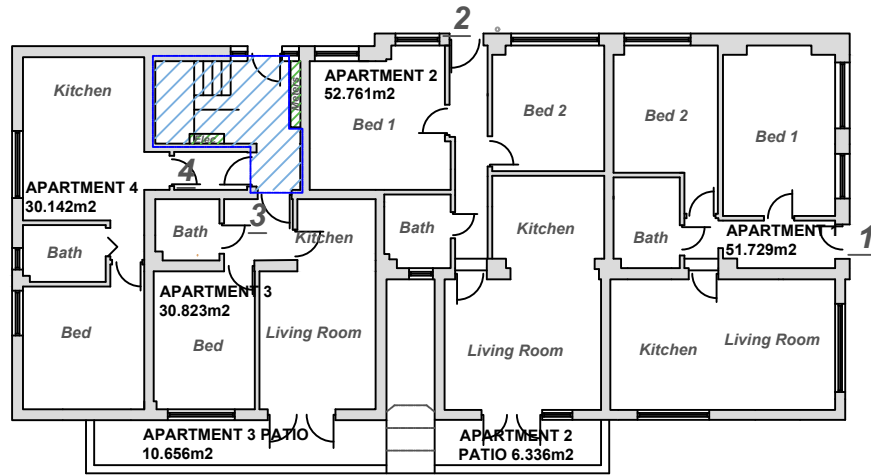

**Forest Grove House, 101A London Road, Cowplain,
Waterlooville, Hampshire, PO8 8BX**

**October 2022
Scales at A3 rev H**

Location Plan - 1:1250
OS Map supplied by
Streetwise Maps Ltd
Licence No 100047474

**GROUND FLOOR PLAN -
1:200**

**FIRST FLOOR PLAN -
1:200**

**SECOND FLOOR PLAN -
1:200**

Site Plan - 1:250

Case 61.77