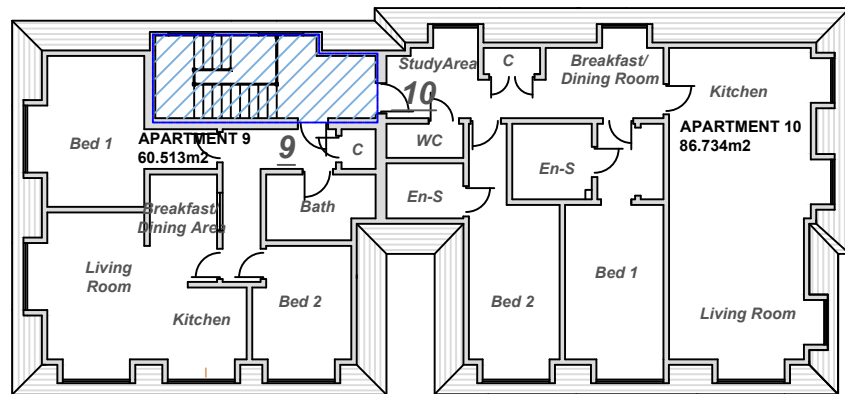

**Forest Grove House, 101A London Road, Cowplain,
Waterlooville, Hampshire, PO8 8BX**

**October 2022
Scales at A3 rev H**

Location Plan - 1:1250
OS Map supplied by
Streetwise Maps Ltd
Licence No 100047474

**GROUND FLOOR PLAN -
1:200**

**FIRST FLOOR PLAN -
1:200**

**SECOND FLOOR PLAN -
1:200**

Site Plan - 1:250

Case 61.77