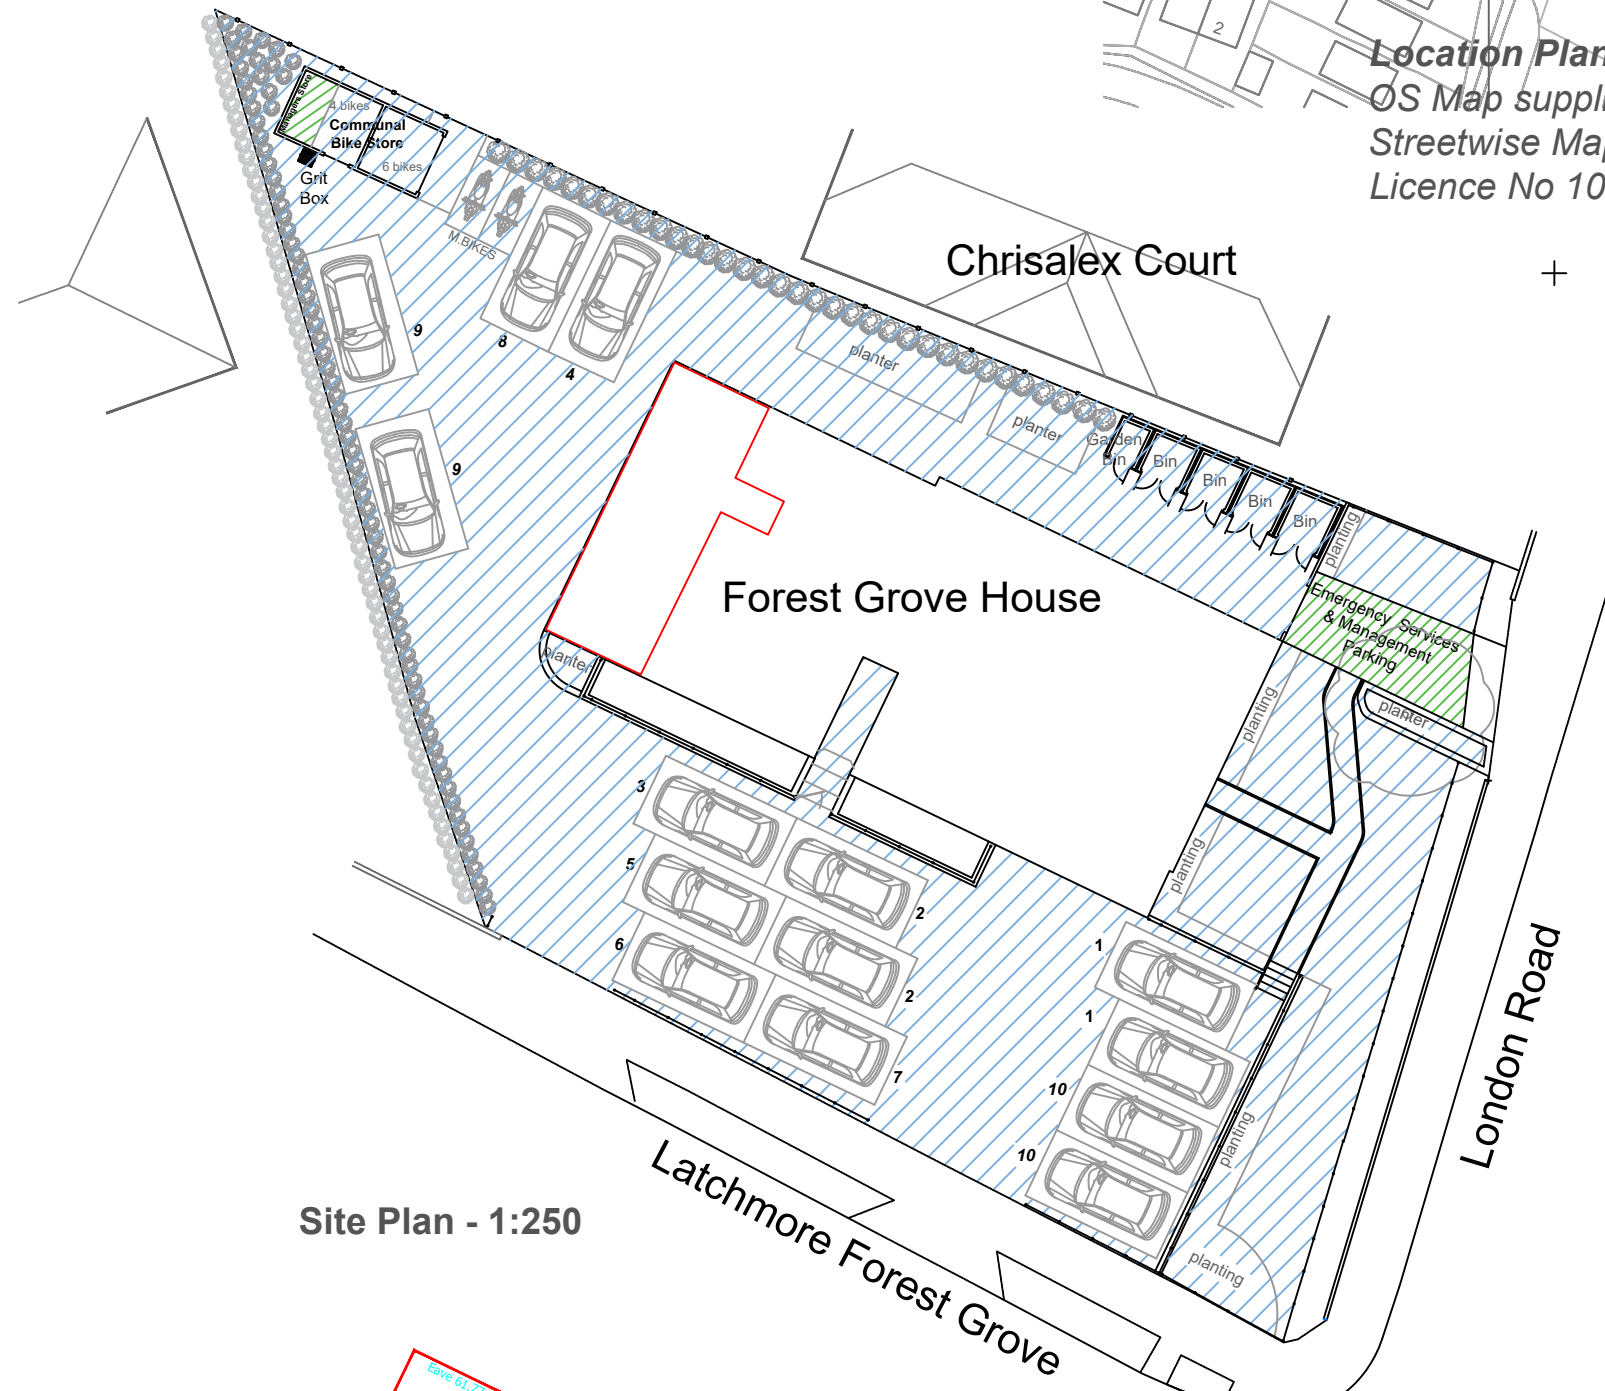

**Forest Grove House, 101A London Road, Cowplain,
Waterlooville, Hampshire, PO8 8BX**

**October 2022
Scales at A3 rev H**

Location Plan - 1:1250
OS Map supplied by
Streetwise Maps Ltd
Licence No 100047474

**GROUND FLOOR PLAN -
1:200**

**FIRST FLOOR PLAN -
1:200**

**SECOND FLOOR PLAN -
1:200**

Site Plan - 1:250

Case 61.77