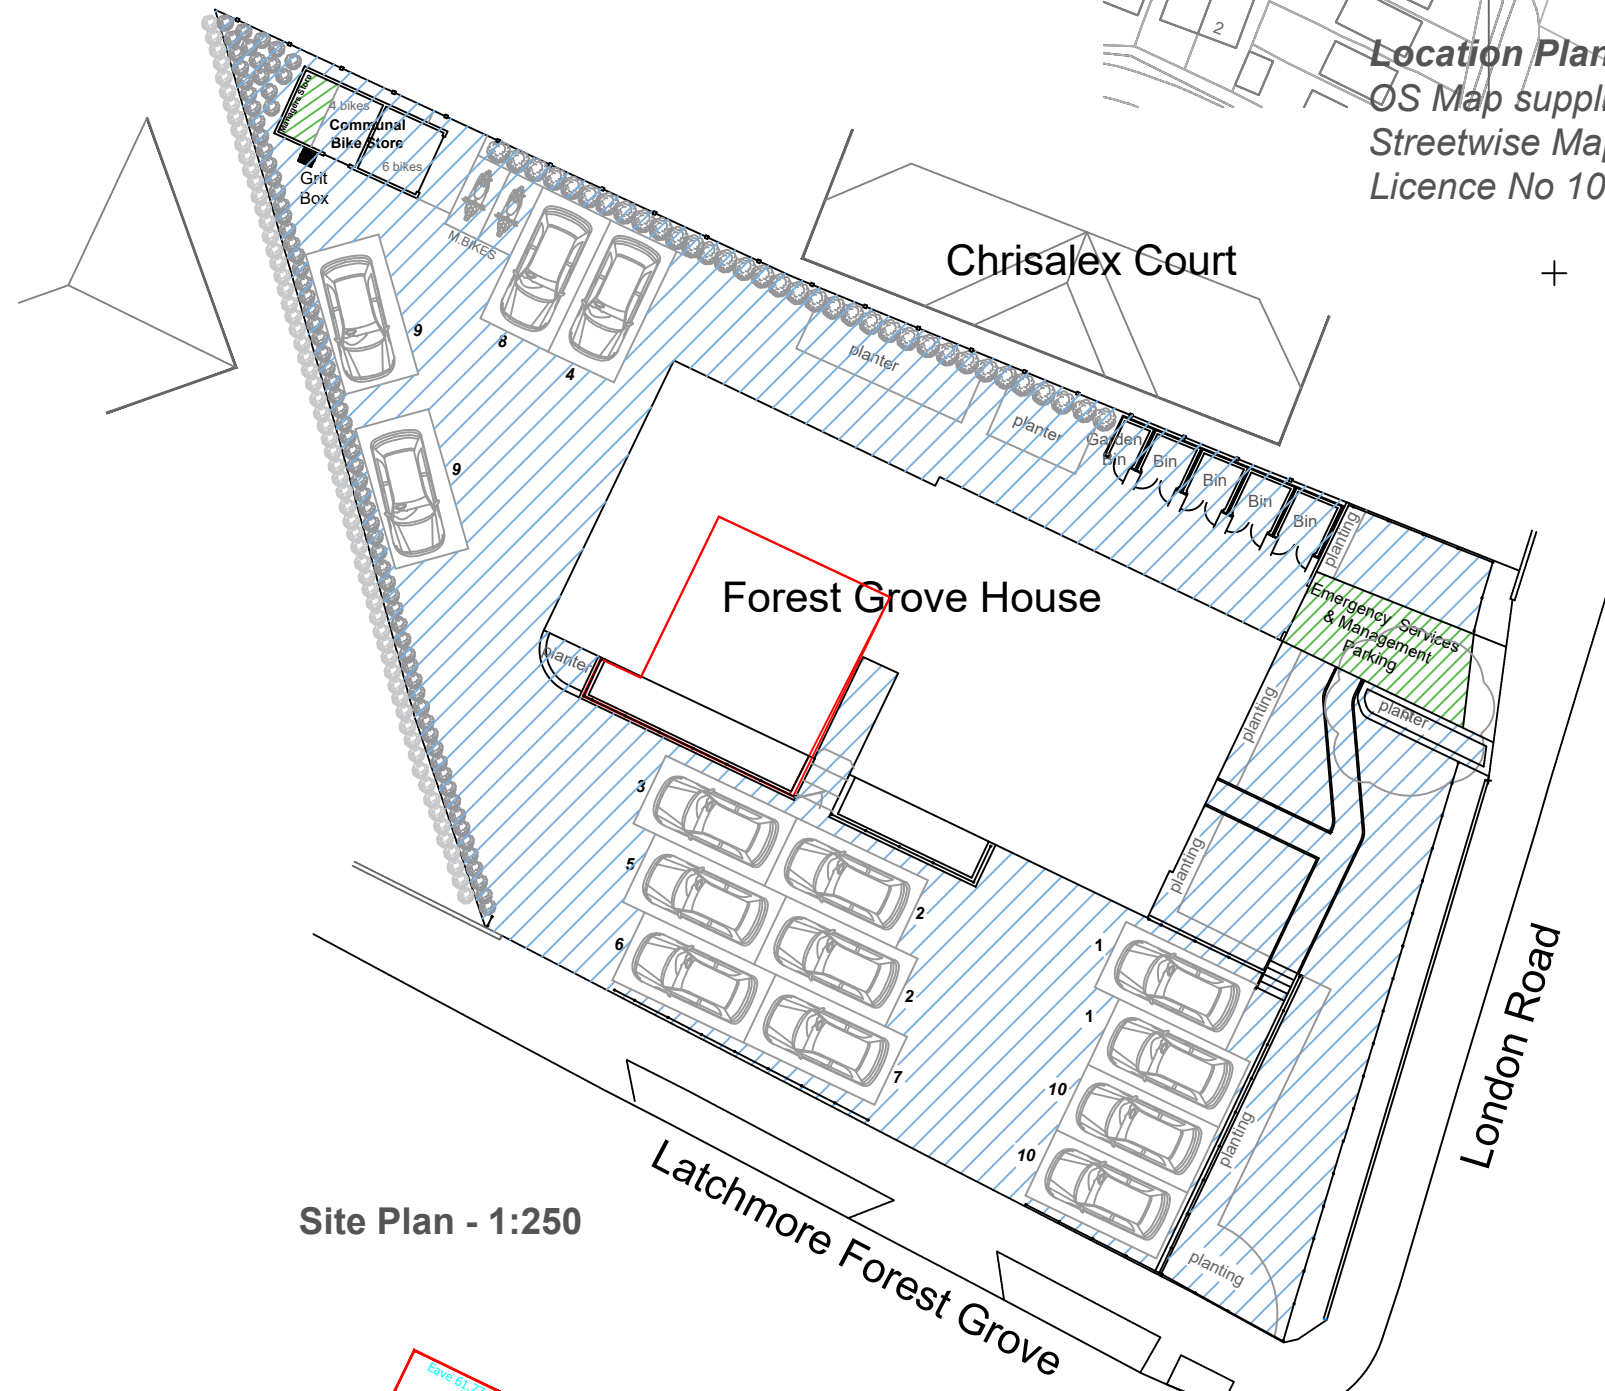

**Forest Grove House, 101A London Road, Cowplain,  
Waterlooville, Hampshire, PO8 8BX**

**October 2022  
Scales at A3 rev H**

Level 61.77