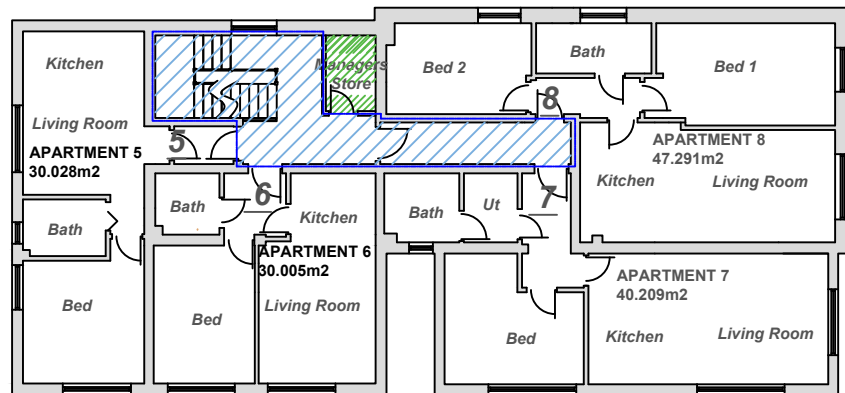

**Forest Grove House, 101A London Road, Cowplain,  
Waterlooville, Hampshire, PO8 8BX**

**October 2022  
Scales at A3 rev H**

Level 61.77