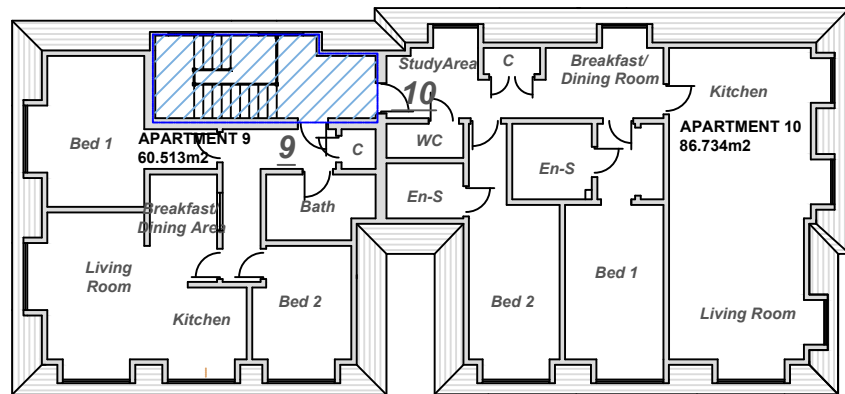

**Forest Grove House, 101A London Road, Cowplain,  
Waterlooville, Hampshire, PO8 8BX**

**October 2022  
Scales at A3 rev H**

Level 61.77