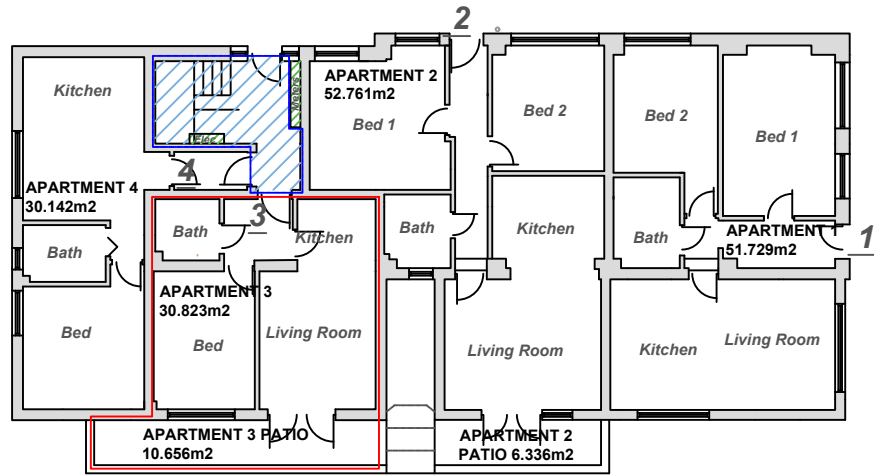

**Forest Grove House, 101A London Road, Cowplain,  
Waterlooville, Hampshire, PO8 8BX**

**October 2022  
Scales at A3 rev H**

Level 61.77