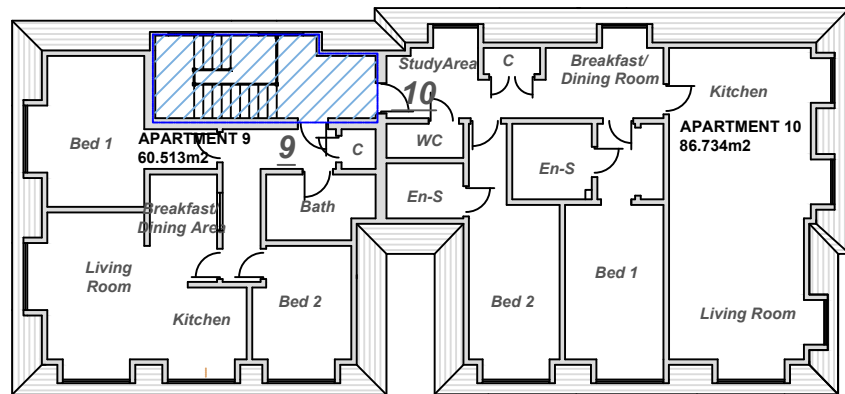

**Forest Grove House, 101A London Road, Cowplain,
Waterlooville, Hampshire, PO8 8BX**

**October 2022
Scales at A3 rev H**

Case 61.77