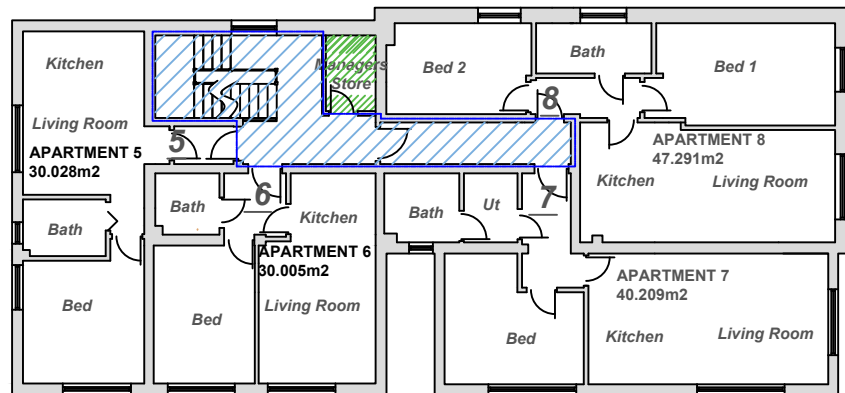

**Forest Grove House, 101A London Road, Cowplain,
Waterlooville, Hampshire, PO8 8BX**

**October 2022
Scales at A3 rev H**

Case 61.77