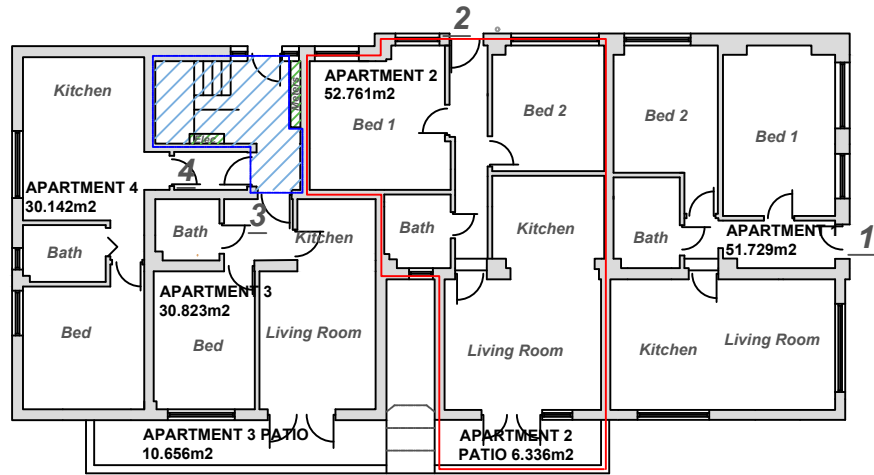

**Forest Grove House, 101A London Road, Cowplain,
Waterlooville, Hampshire, PO8 8BX**

**October 2022
Scales at A3 rev H**

Case 61.77