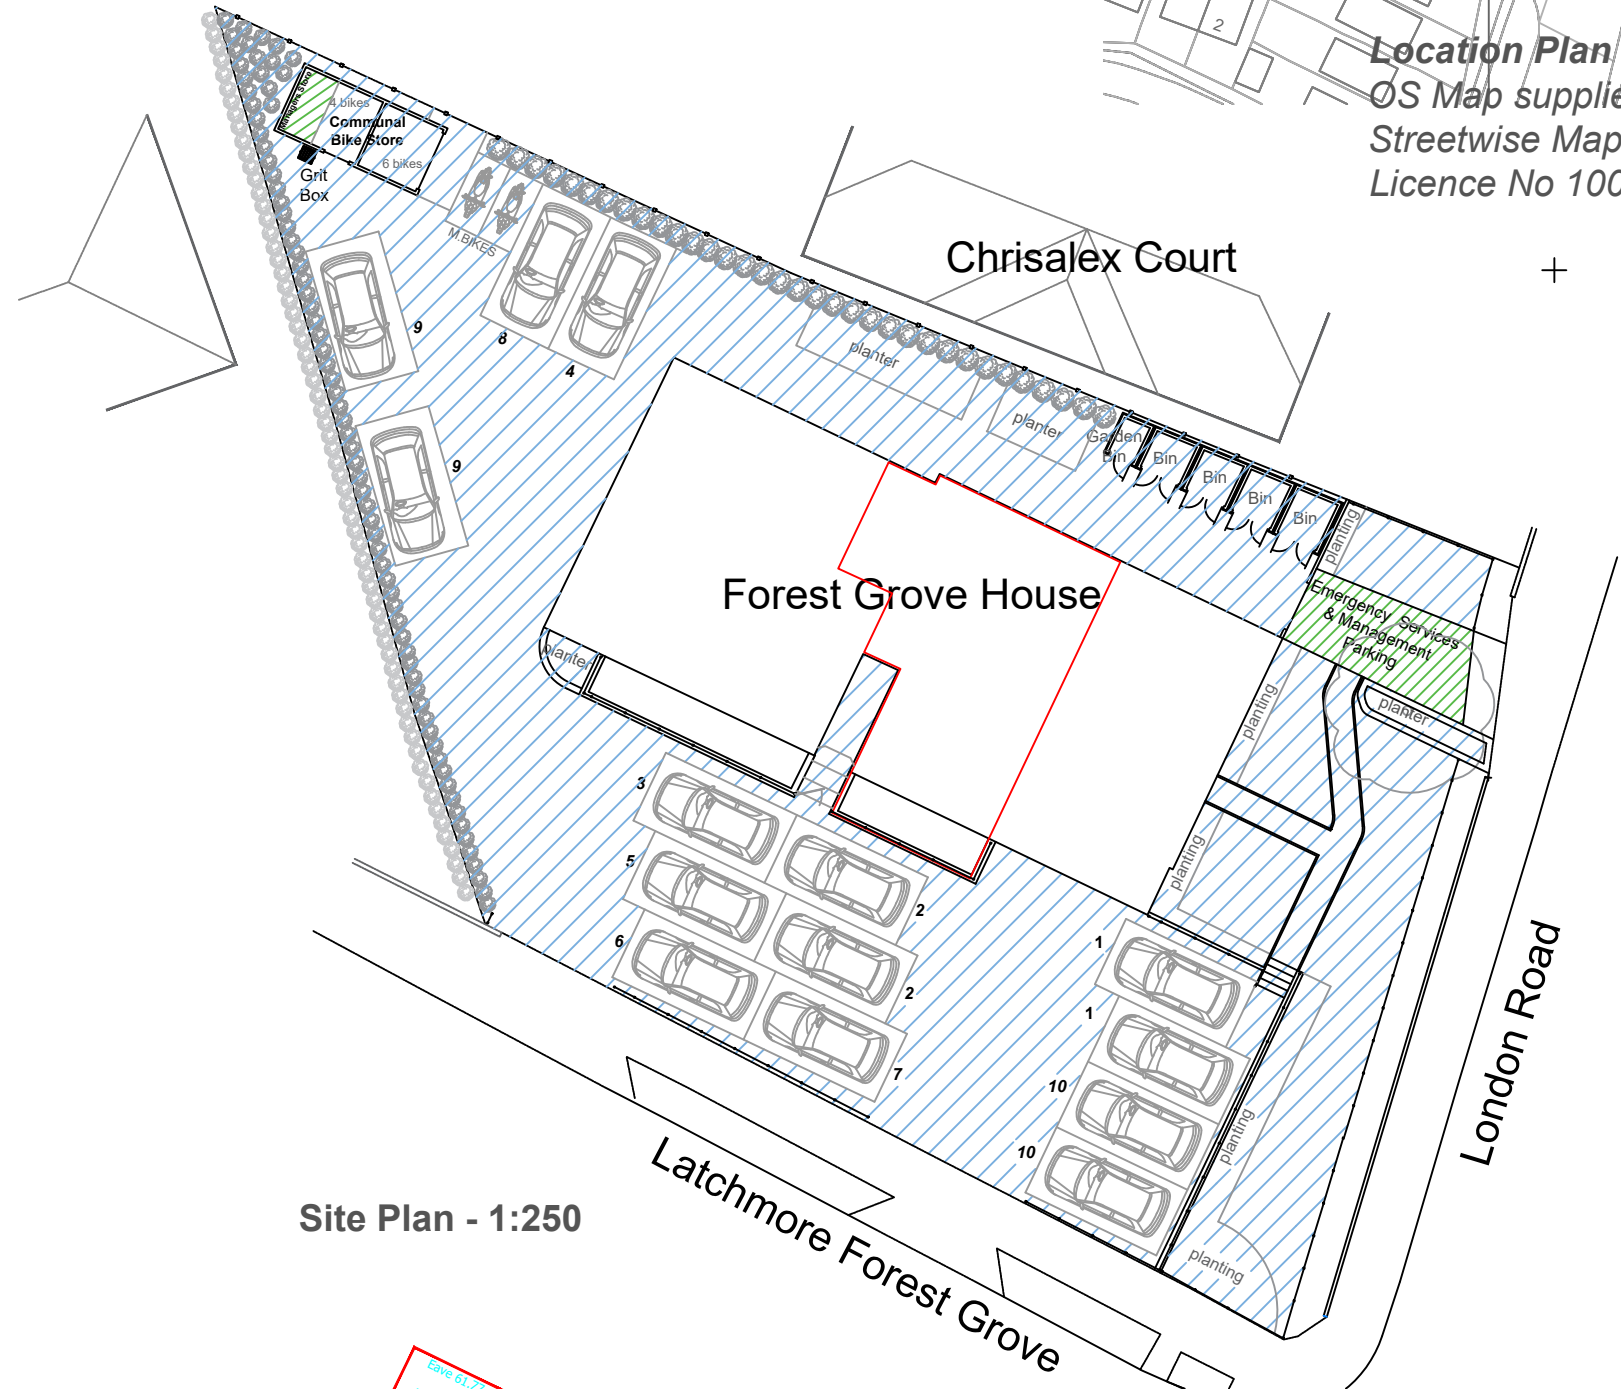

**Forest Grove House, 101A London Road, Cowplain,
Waterlooville, Hampshire, PO8 8BX**

**October 2022
Scales at A3 rev H**

Case 61.77